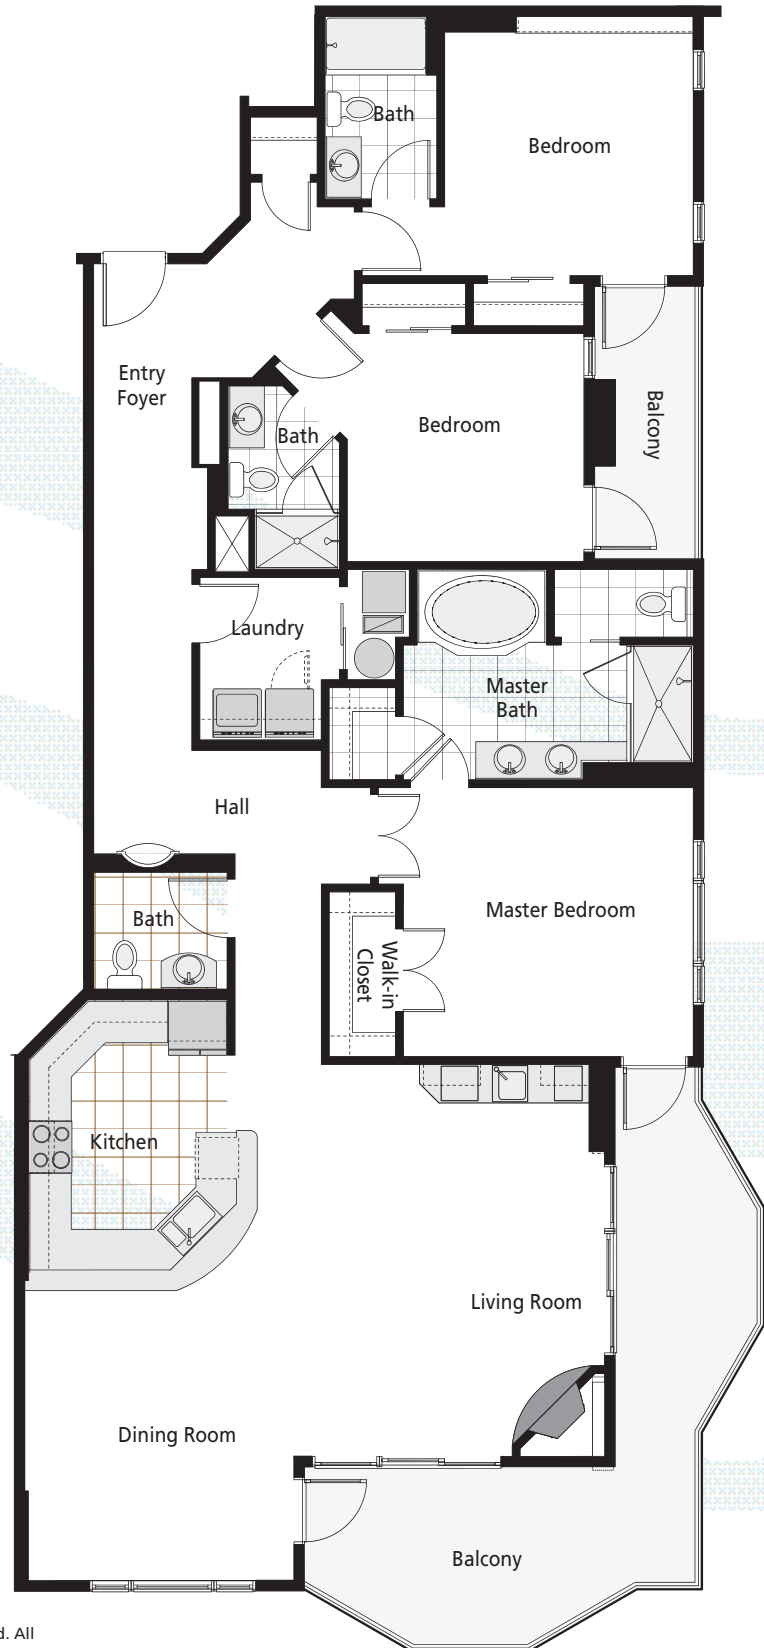

3 bedrooms

3.5 bathrooms

rivendell

ocean city, maryland

Unit 906

Unit Area	2,041 S.F.
Balcony	328 S.F.
Total	2,369 S.F.

Elevations and floor plans are artistic renderings and accuracy cannot be guaranteed. All room dimensions are approximations only. Plan dimensions and features are subject to change without notice or obligation as a result of actual site conditions, which may dictate variations in style of windows, doors or ceilings. Features may also be altered to keep pace with ongoing design improvement programs. Options may or may not be available at an additional cost. This brochure is for illustrative purposes only and is not part of a legal contract. See your Sales Associate for specific details.